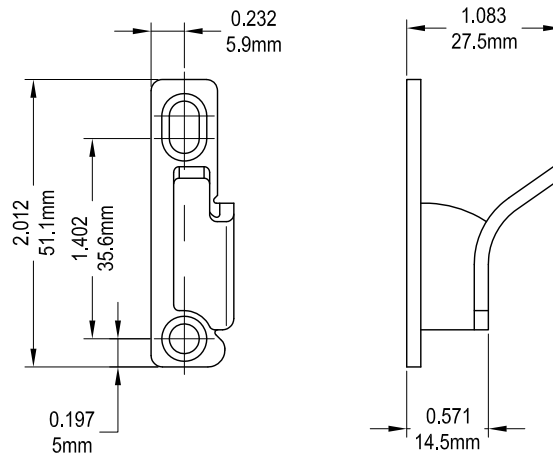

# Sash Lock

132-051 (Shown)

Product Name	Part Number
Primary Sash Lock	132-051
Secondary Sash Lock	132-052

Right Hand Shown

Part Number	Material	Hand
19028	Steel	LH
19029	Steel	RH