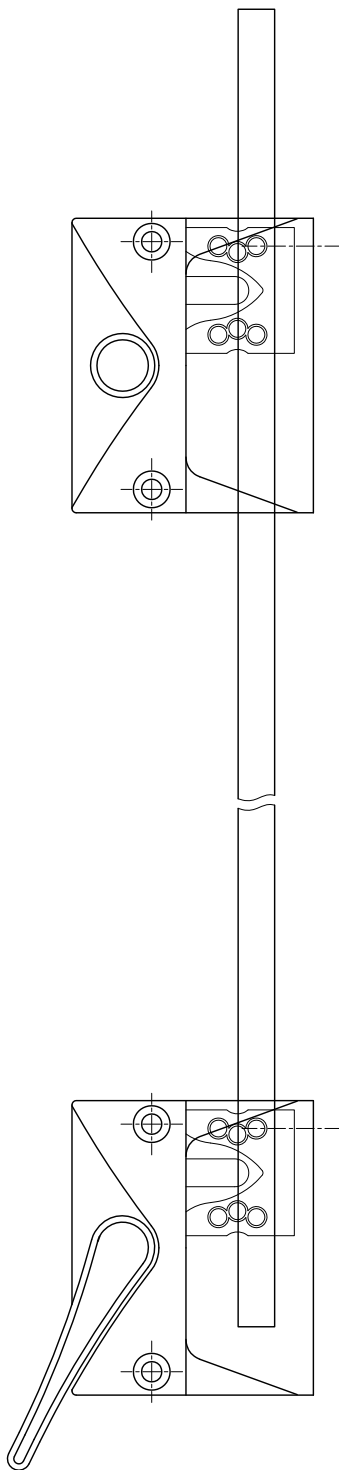

# Sash Lock

132-051 (Shown)

Product Name	Part Number
Primary Sash Lock	132-051
Secondary Sash Lock	132-052

Right Hand Shown

Part Number	Material	Hand
19028	Steel	LH
19029	Steel	RH