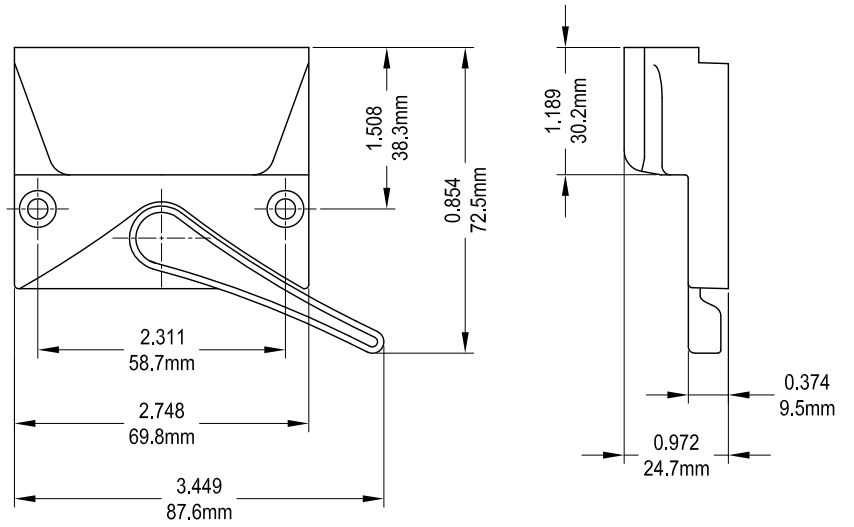

# Sash Lock

132-051 (Shown)

Product Name	Part Number
Primary Sash Lock	132-051
Secondary Sash Lock	132-052

Right Hand Shown

Part Number	Material	Hand
19028	Steel	LH
19029	Steel	RH